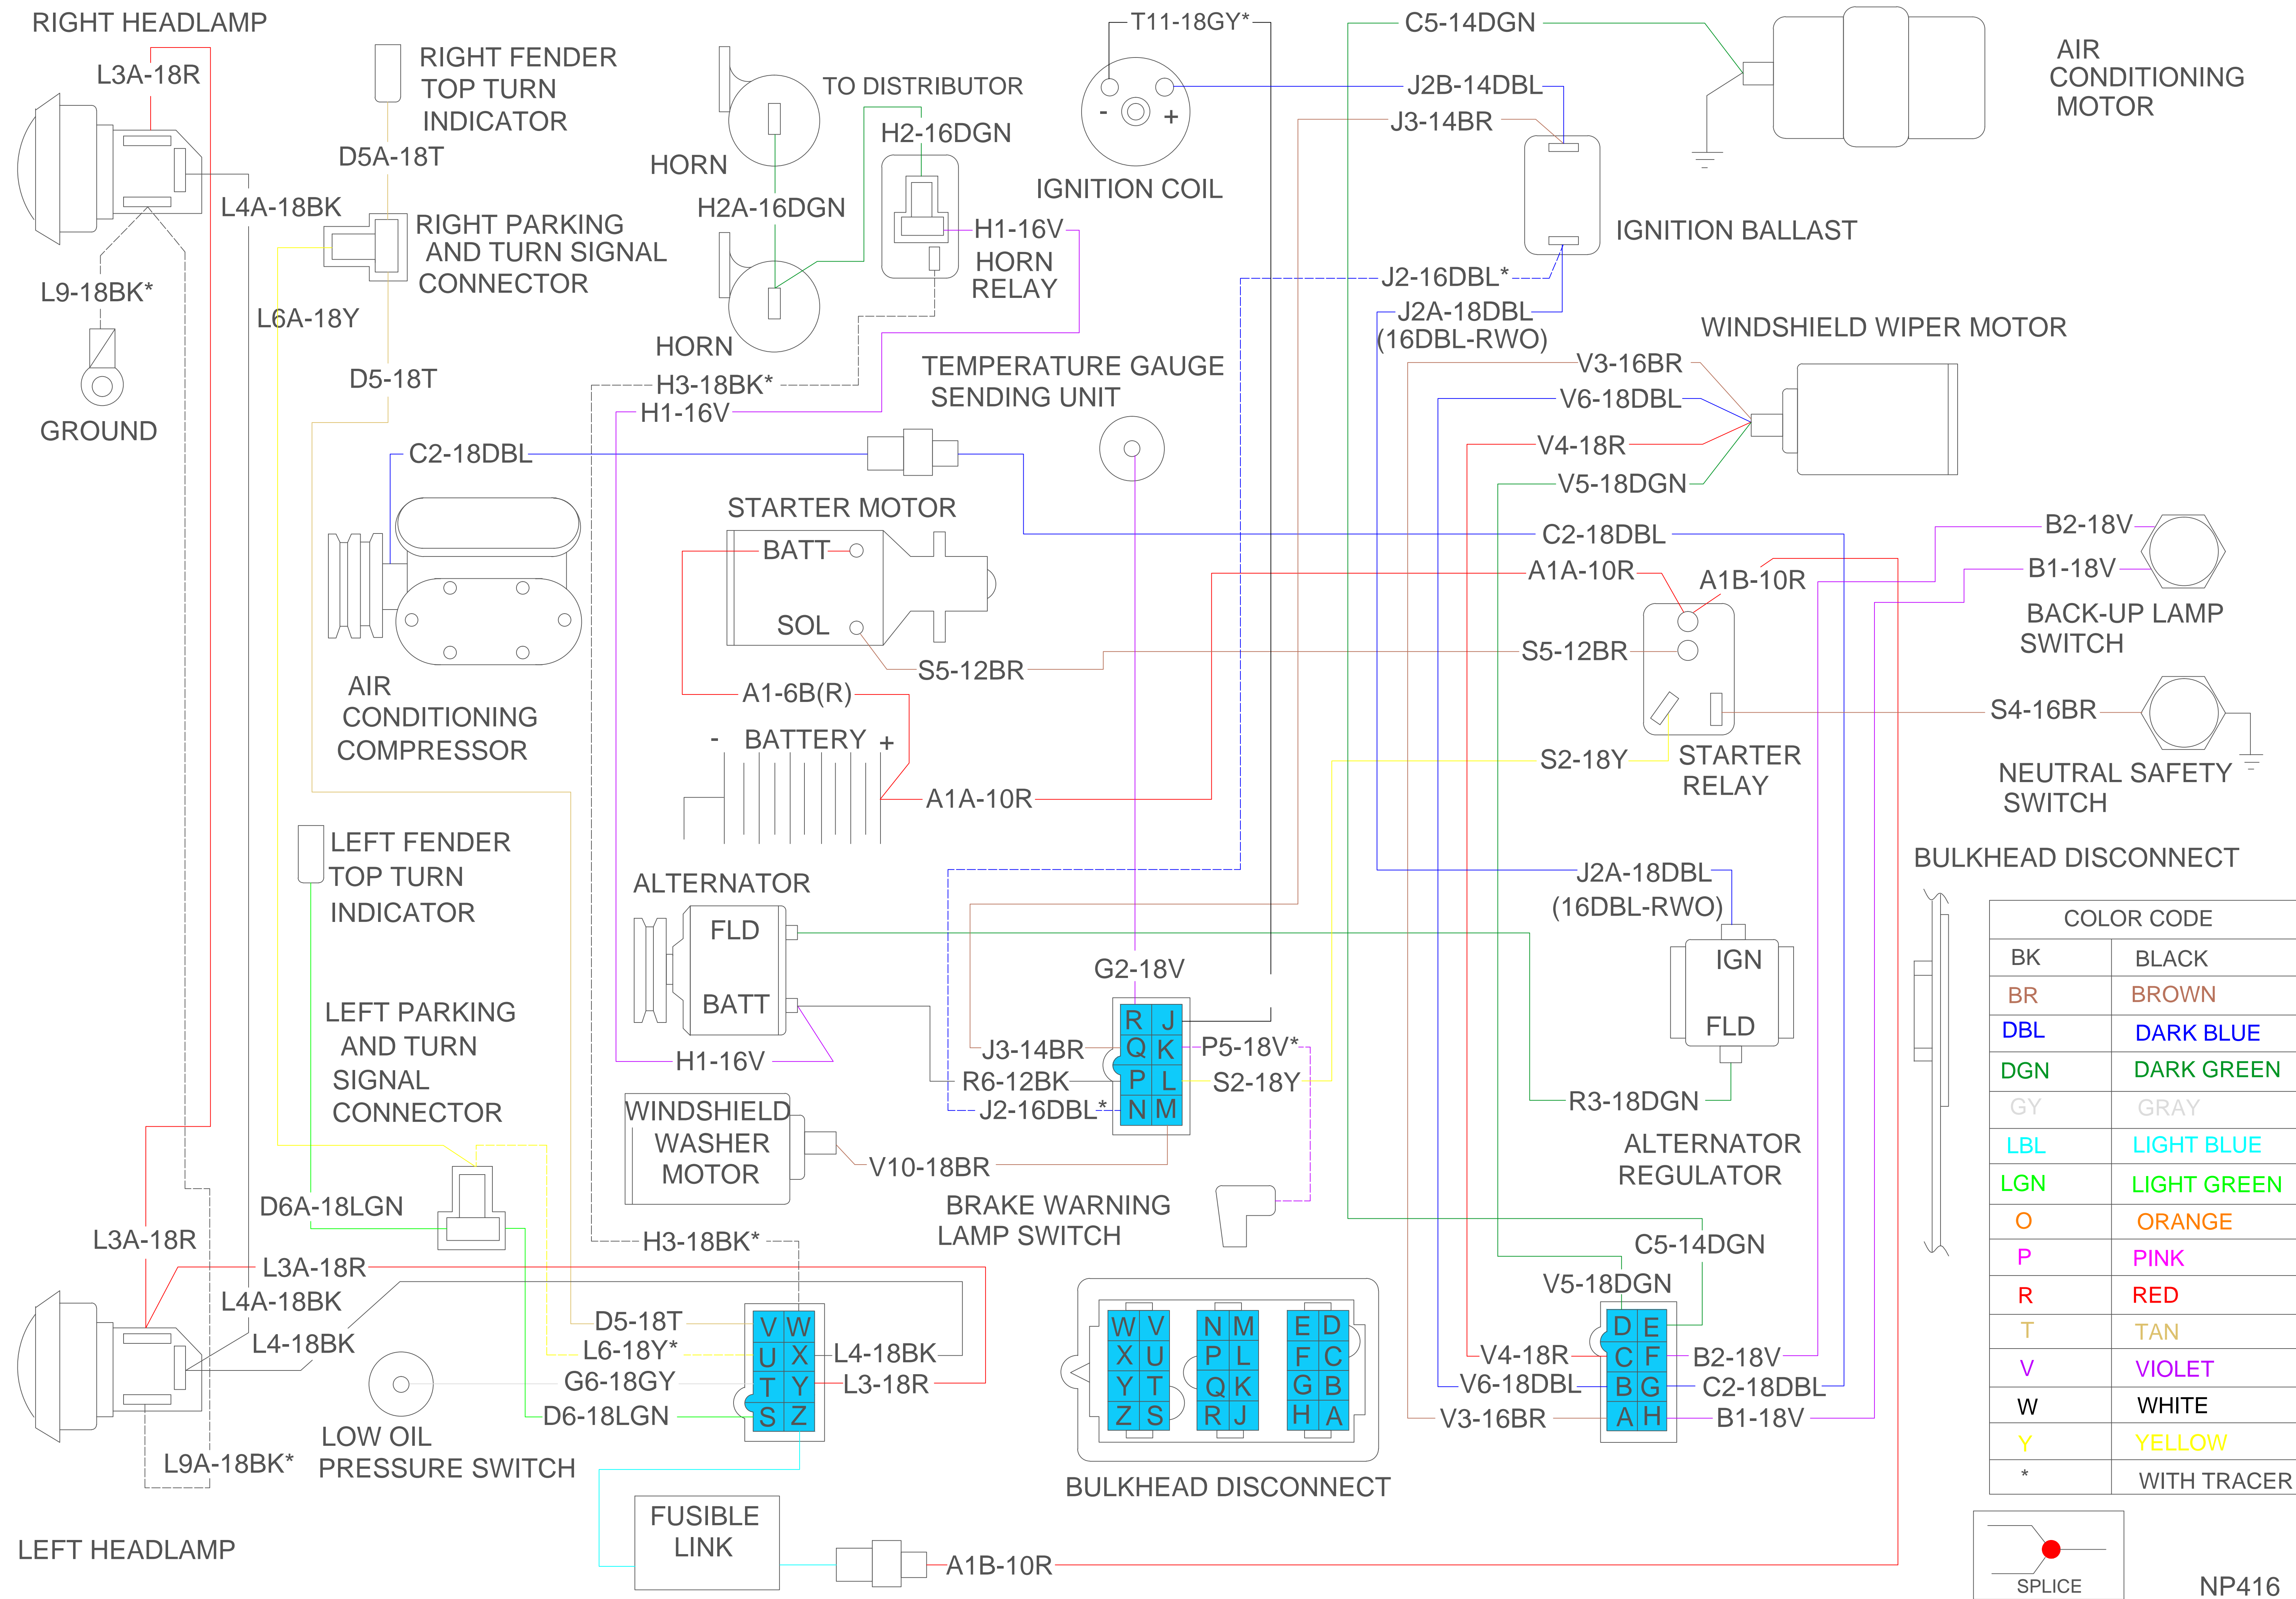

COLOR CODE	
BK	BLACK
BR	BROWN
DBL	DARK BLUE
DGN	DARK GREEN
GY	GRAY
LBL	LIGHT BLUE
LGN	LIGHT GREEN
O	ORANGE
P	PINK
R	RED
T	TAN
V	VIOLET
W	WHITE
Y	YELLOW
*	WITH TRACER

INSTRUMENT PANEL WIRING - BARRACUDA 1967

Engine Compartment Wiring - Barracuda 1967

BODY WIRING - BARRACUDA 1967