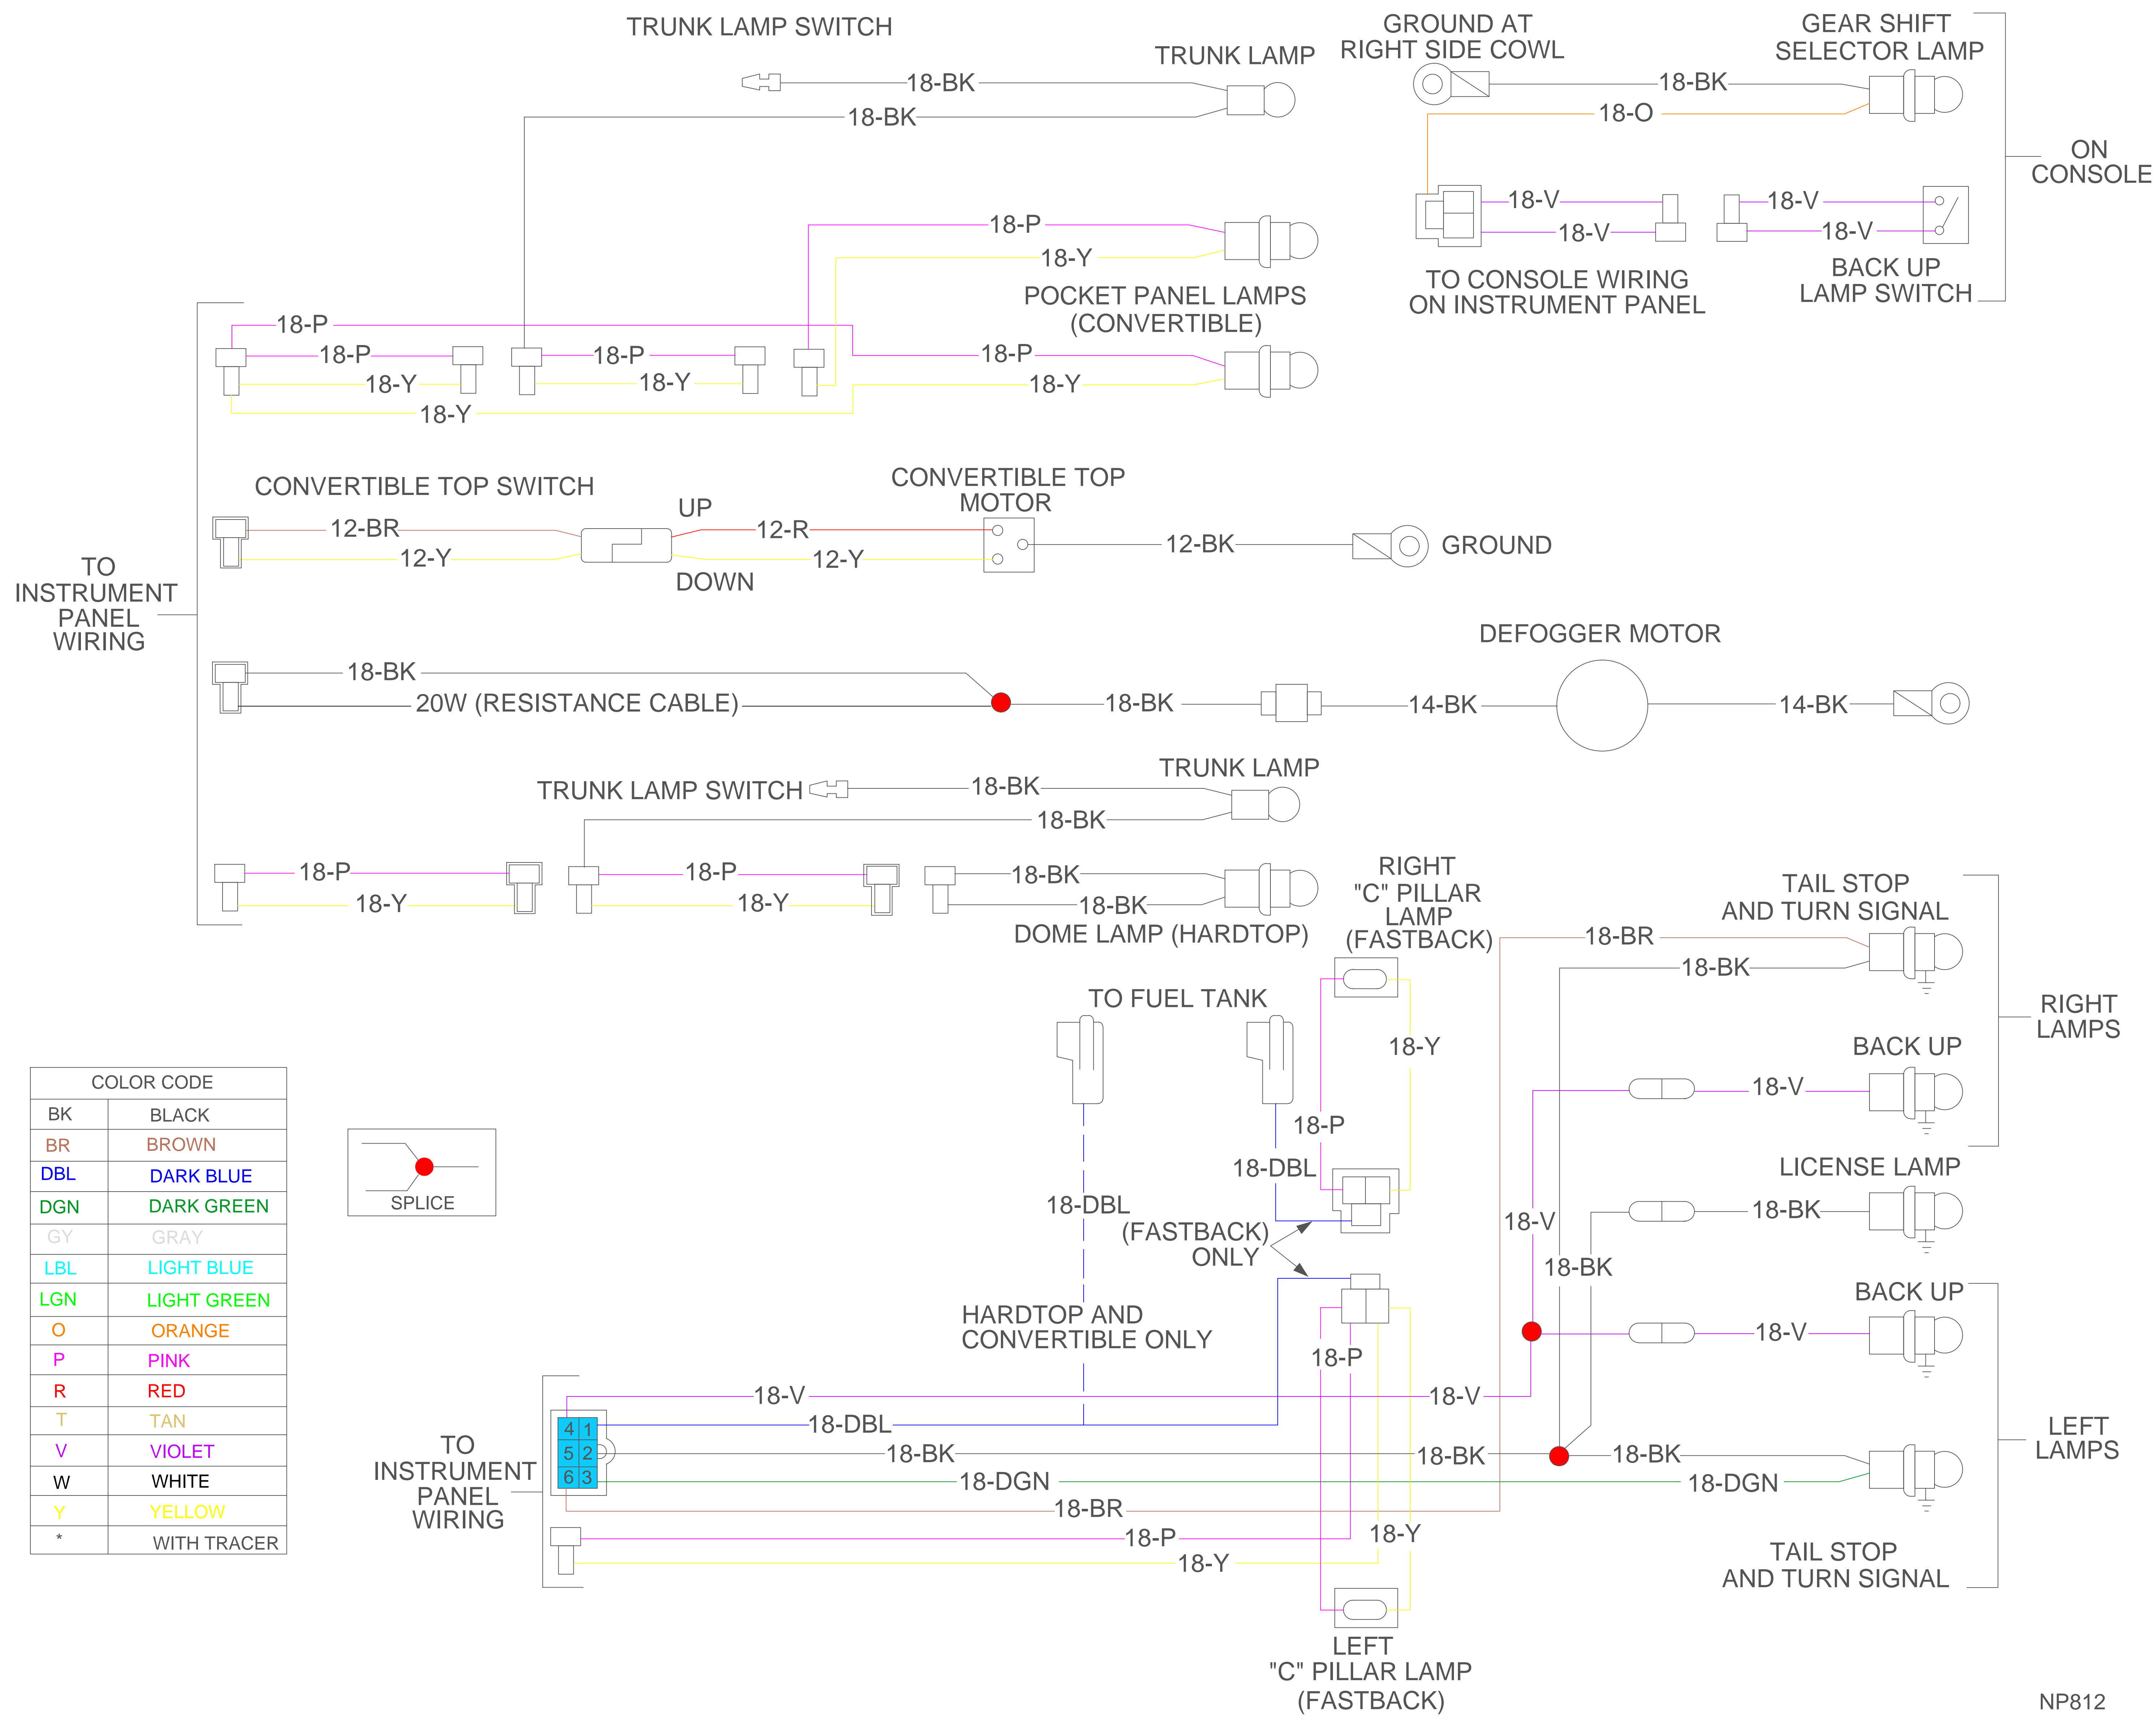

COLOR CODE	
BK	BLACK
BR	BROWN
DBL	DARK BLUE
DGN	DARK GREEN
GY	GRAY
LBL	LIGHT BLUE
LGN	LIGHT GREEN
O	ORANGE
P	PINK
R	RED
T	TAN
V	VIOLET
W	WHITE
Y	YELLOW
*	WITH TRACER

INSTRUMENT PANEL WIRING - BARRACUDA 1967

Engine Compartment Wiring - Barracuda 1967

BODY WIRING - BARRACUDA 1967